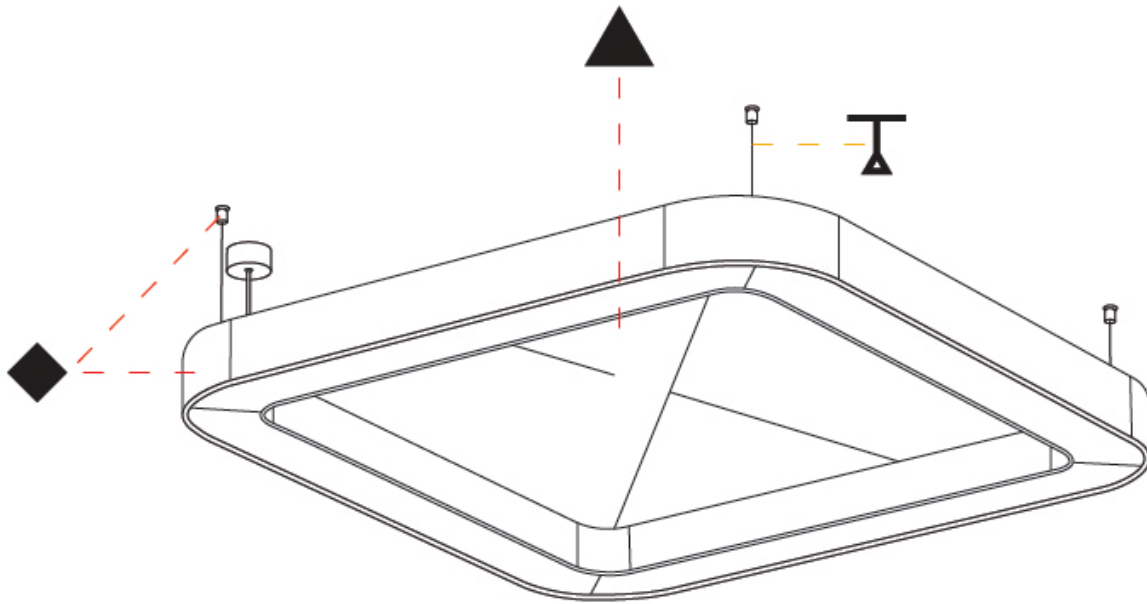

QUANTUM ACOUSTIC SUSPENSION

A300737-

PROJECT _____

TYPE _____

SPECIFIER _____

QUANTITY _____

DATE _____

A