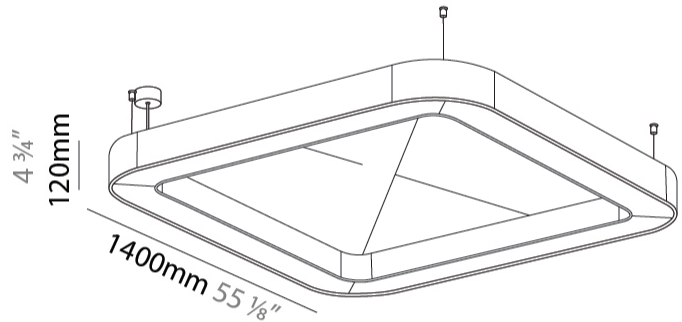

1. To build a product code in our configurator select the specify button on the base model # product page
2. To build a manual product code on this datasheet choose from the options listed below in blue font and add the suffix to the base model #

GENERAL

Series: Quantum Acoustic
Brand: Prolicht
Division: Architectural
Mounting Type: Suspension
Mounting Location: Ceiling
Subcategory: Acoustic

PHYSICAL

Shape: Round
Length (mm): 1400
Length (in): 55 1/8
Width (mm): 1400
Width (in): 55 1/8
Height (mm): 120
Height (in): 4 3/4
Light Distribution: Direct
Diffuser: PMMA - Opal / Micro-Prism
Fixture Finish: SSR / BKV / CWI / CRY / HAB / UFT / ITA / RUA / FTG / MYG / LOD / PUS / FRO / FUP / KIA / POP / BLS / SPG / MEY / GOH / GUM / CHC / COM / ABZ / JAG / OBR / MOS / ROR
Accent Finish: ANC / ASH / BNA / BTC / BZE / CEL / EGG / EVG / FOG / FOS / FST / FUA / IRI / IRO / KHA / LIC / LIM / MER / MSN / MUS / ONX / PEA / PLU / POL / PPY / RAY / ROY / RST / STE / SWD / TAN / TAU
Fixture Material: Aluminum
Cable Details: 2 000mm / 78 3/4" or 6 000mm / 236 1/4" Transparent Cable

ELECTRICAL

Lamp Type: LED (Zhaga Standard)
Input Wattage (W): 78.3

LED

Color Temperature (°K): 2700 / 3000 / 3500 / 4000
Max. Delivered Lumen (lm): 6639 / 6871 / 8068 / 6985
Nominal Lumen (lm): 10213 / 6871 / 12412 / 10747
CRI: >90 CRI
Lamp Life (hrs): 50000

OPTICAL

RATINGS AND CERTIFICATIONS

Certified By: CSA Certified to UL and CSA Standards
IP rating: IP20