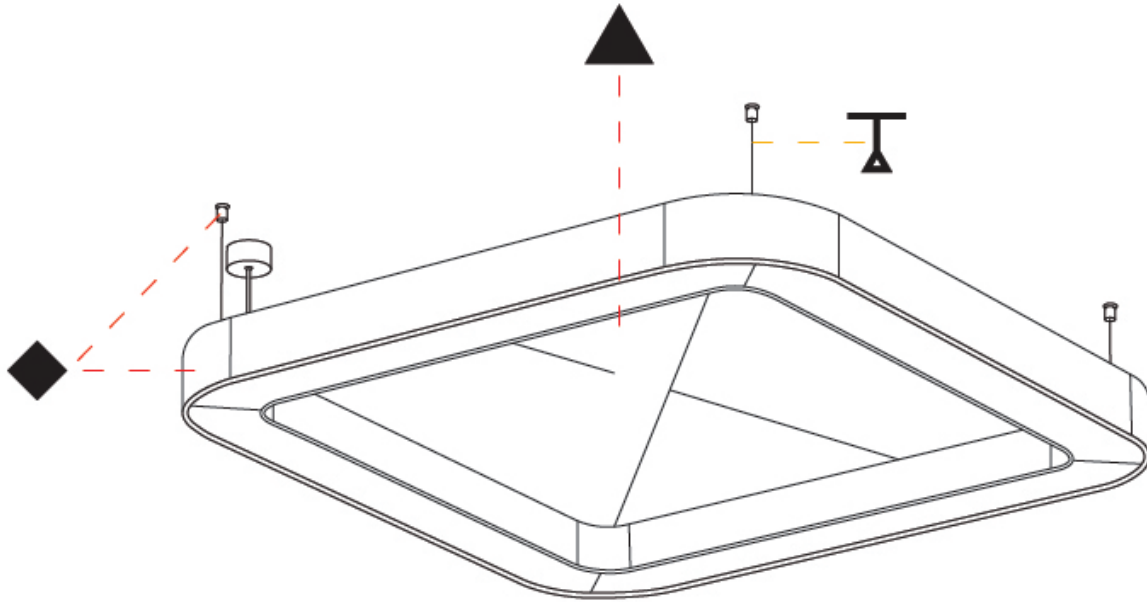

QUANTUM ACOUSTIC SUSPENSION

A300734-

PROJECT	_____
TYPE	_____
SPECIFIER	_____
QUANTITY	_____
DATE	_____

A