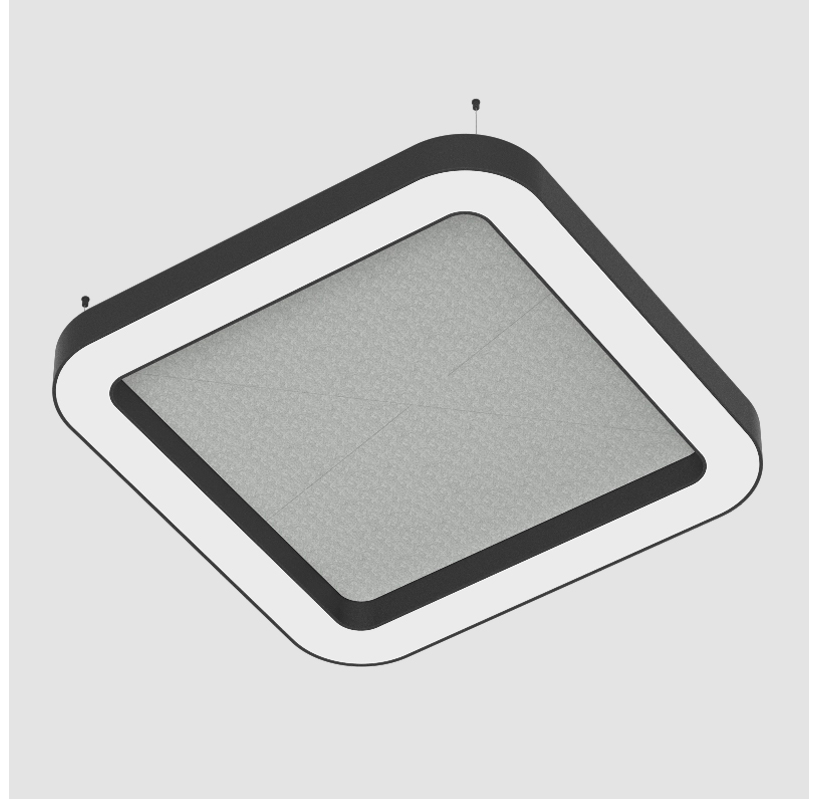

1. To build a product code in our configurator select the specify button on the base model # product page
2. To build a manual product code on this datasheet choose from the options listed below in blue font and add the suffix to the base model #

GENERAL

Series: Quantum Acoustic
Brand: Prolicht
Division: Architectural
Mounting Type: Suspension
Mounting Location: Ceiling
Subcategory: Acoustic

PHYSICAL

Shape: Round
Length (mm): 1400
Length (in): 55 1/8
Width (mm): 1400
Width (in): 55 1/8
Height (mm): 120
Height (in): 4 3/4
Light Distribution: Direct
Diffuser: PMMA - Opal / Micro-Prism
Fixture Finish: SSR / BKV / CWI / CRY / HAB / UFT / ITA / RUA / FTG / MYG / LOD / PUS / FRO / FUP / KIA / POP / BLS / SPG / MEY / GOH / GUM / CHC / COM / ABZ / JAG / OBR / MOS / ROR
Accent Finish: ANC / ASH / BNA / BTC / BZE / CEL / EGG / EVG / FOG / FOS / FST / FUA / IRI / IRO / KHA / LIC / LIM / MER / MSN / MUS / ONX / PEA / PLU / POL / PPY / RAY / ROY / RST / STE / SWD / TAN / TAU
Fixture Material: Aluminum
Cable Details: 2 000mm / 78 3/4" or 6 000mm / 236 1/4" Transparent Cable

ELECTRICAL

Lamp Type: LED (Zhaga Standard)
Input Wattage (W): 78.3

LED

Color Temperature (°K): 2700 / 3000 / 3500 / 4000
Max. Delivered Lumen (lm): 6639 / 6871 / 8068 / 6985
Nominal Lumen (lm): 10213 / 6871 / 12412 / 10747
CRI: >90 CRI
Lamp Life (hrs): 50000

OPTICAL

RATINGS AND CERTIFICATIONS

Certified By: CSA Certified to UL and CSA Standards
IP rating: IP20